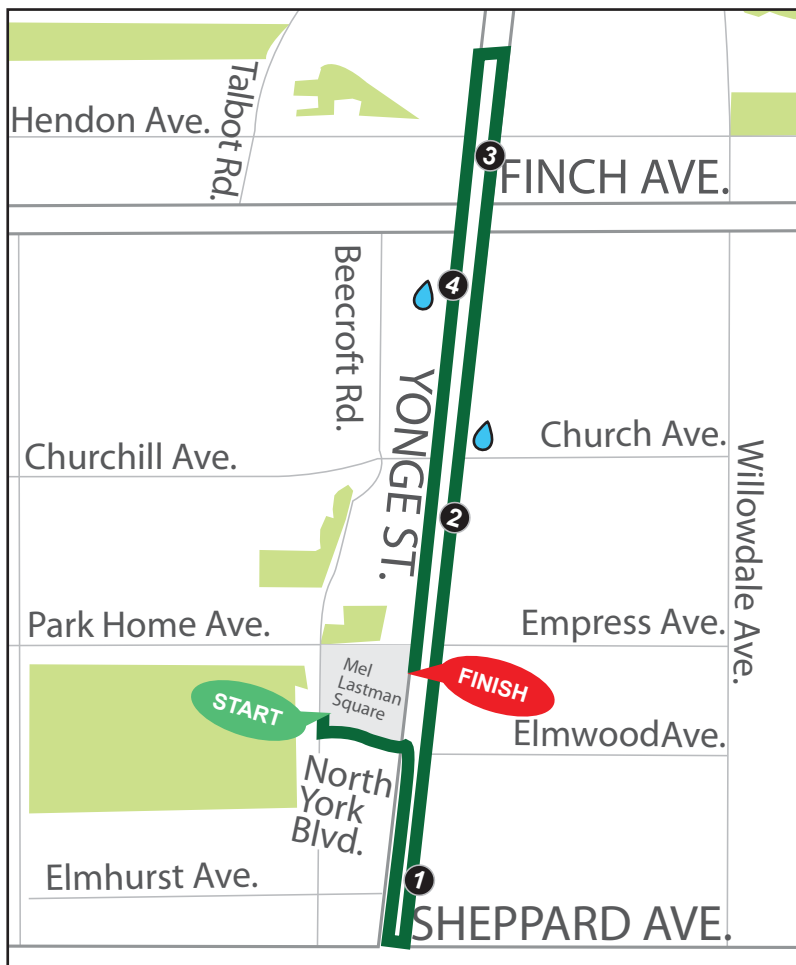

# 5K Route Map

Supporting youth mental health at  
Sunnybrook

Legend:

- Water station
- Kilometres
- Route

Note that these maps are only intended to be a guide and may vary slightly from this representation.